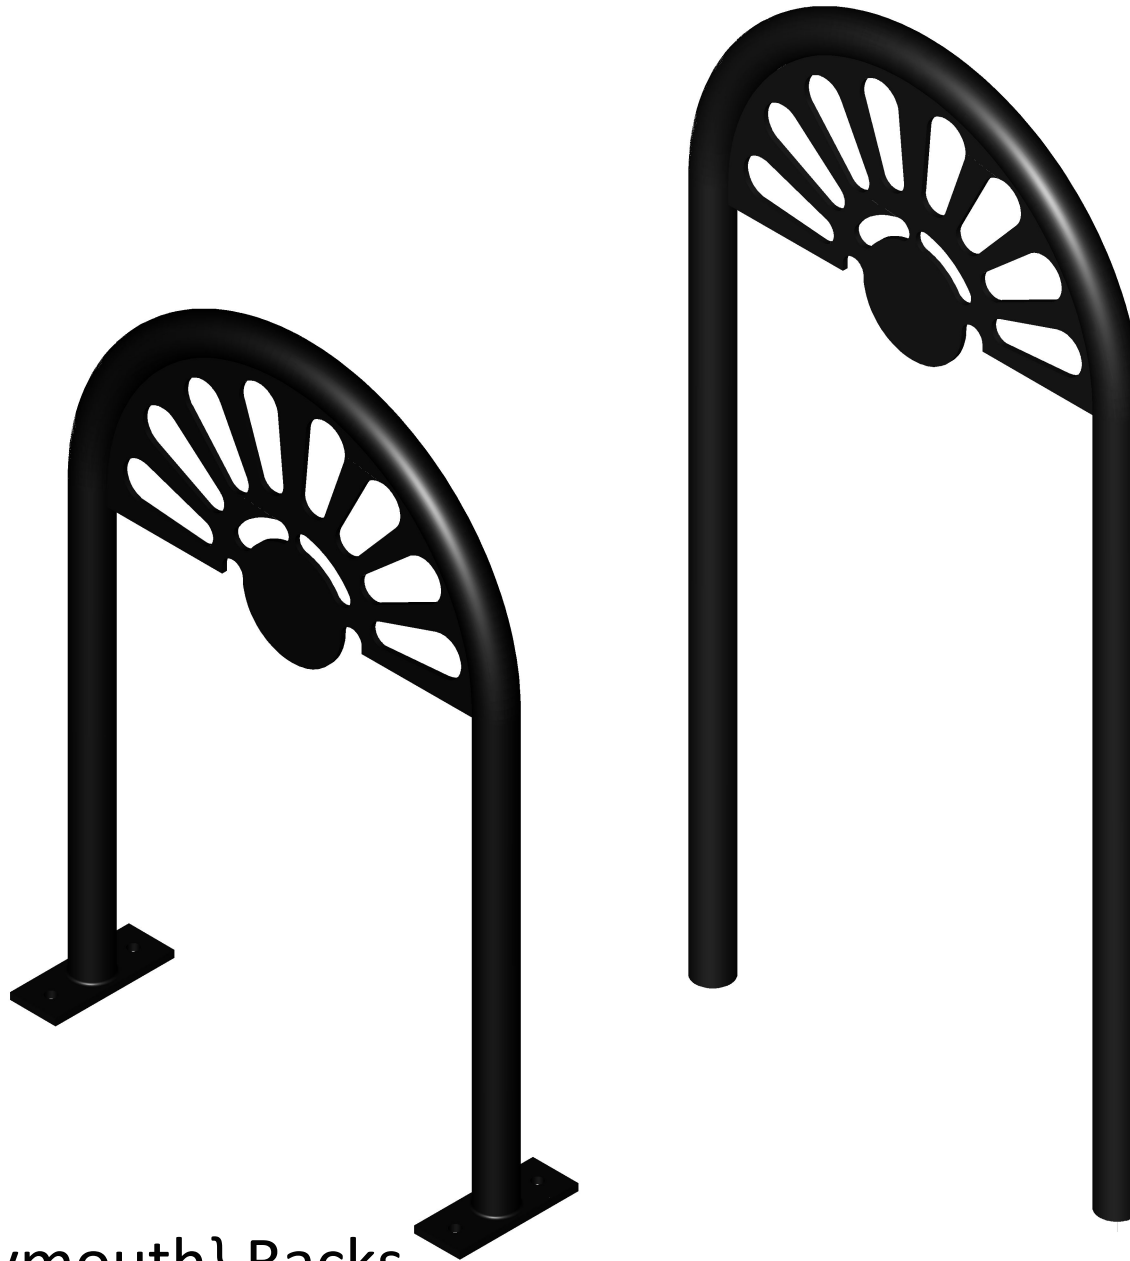

In Ground #12713
Surface #12140

Vintage {Plymouth} Racks
Surface Mount / In Ground Mount

SURFACE MOUNT

IN GROUND MOUNT

In Ground #12713
Surface #12140

Vintage {Plymouth} Racks
Surface Mount / In Ground Mount {Dims}